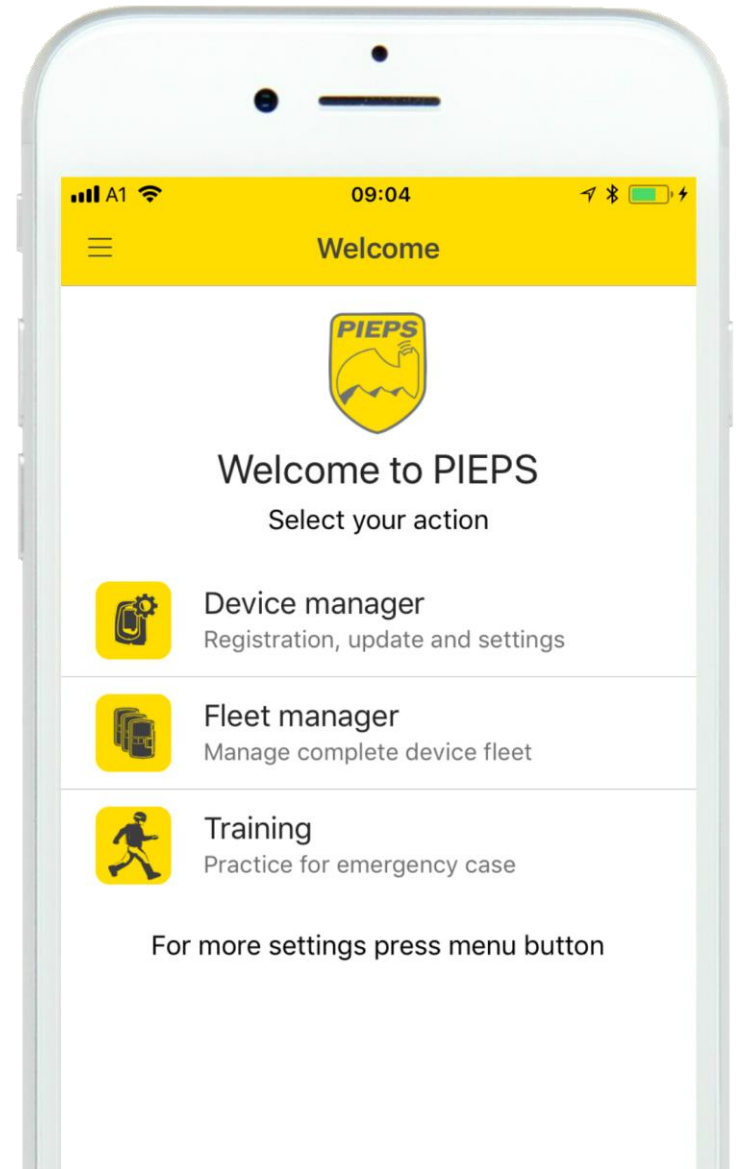

PIEPS APP

Wireless device management and more...
for PIEPS and BD Bluetooth beacons.

PIEPS APP

Device manager

Device management for everyone

- ✓ Device registration & warranty extension (+ PDF)
- ✓ List of registered devices
- ✓ Software update
- ✓ Device check (+ PDF)
- ✓ Device settings
- ✓ Admin Lock

→ protect your beacon from setting manipulation

PIEPS APP

Fleet manager

Device management for organisations

- ✓ Fleet management
 - easily process multiple devices during coffee break
 - PDF report
- ✓ Admin Lock
 - define a device/fleet administrator