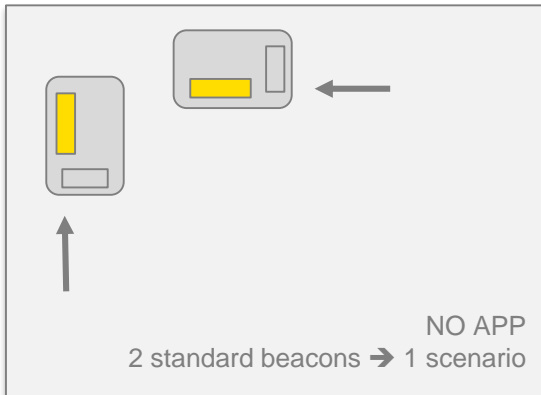

PIEPS APP

Training mode

Turn PIEPS and BD Bluetooth beacons into controllable transmit units

- ✓ Quick and easy setup
- ✓ One setup – many different scenarios
- ✓ Training as easy as possible!

2 TX example	
TX1	TX2
x	off
y	off
off	x
off	y
x	x
x	y
y	x
y	y
off	off

3 BT beacons → 27 scenarios
4 BT beacons → 81 scenarios