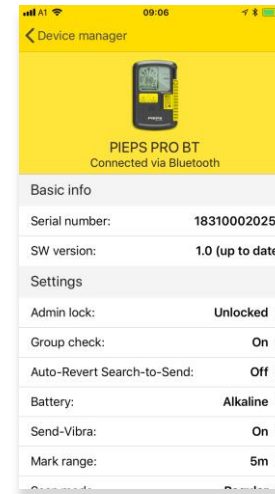

PIEPS APP

Device manager

Device management for everyone

- ✓ Device registration & warranty extension (+ PDF)
- ✓ List of registered devices
- ✓ Software update
- ✓ Device check (+ PDF)
- ✓ Device settings
- ✓ Admin Lock

→ protect your beacon from setting manipulation