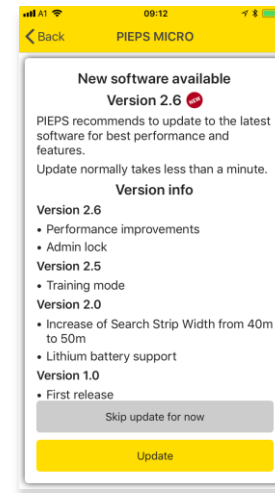

PIEPS APP

Wireless device management and more...
for PIEPS and BD Bluetooth beacons.

PIEPS APP

Device manager

Device management for everyone

- ✓ Device registration & warranty extension (+ PDF)
- ✓ List of registered devices
- ✓ Software update
- ✓ Device check (+ PDF)
- ✓ Device settings
- ✓ Admin Lock

→ protect your beacon from setting manipulation

PIEPS APP

Fleet manager

Device management for organisations

- ✓ Fleet management
 - easily process multiple devices during coffee break
 - PDF report
- ✓ Admin Lock
 - define a device/fleet administrator