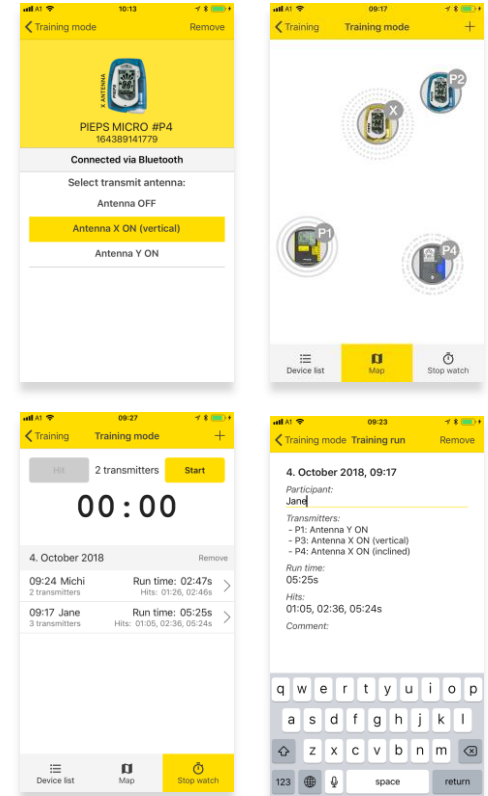

→ protect your beacon from setting manipulation

PIEPS APP

Fleet manager

Device management for organisations

- ✓ Fleet management
 - easily process multiple devices during coffee break
 - PDF report
- ✓ Admin Lock
 - define a device/fleet administrator

PIEPS APP

Training mode

Turn PIEPS and BD Bluetooth beacons into controllable transmit units

- ✓ Quick and easy setup
- ✓ One setup – many different scenarios
- ✓ Training as easy as possible!

2 TX example	
TX1	TX2
x	off
y	off
off	x
off	y
x	x
x	y
y	x
y	y
off	off

3 BT beacons → 27 scenarios
4 BT beacons → 81 scenarios

PIEPS APP

Exercises & practical know-how Learn how to use your equipment

- ✓ Exercises
- ✓ Scenarios
- ✓ 3 levels