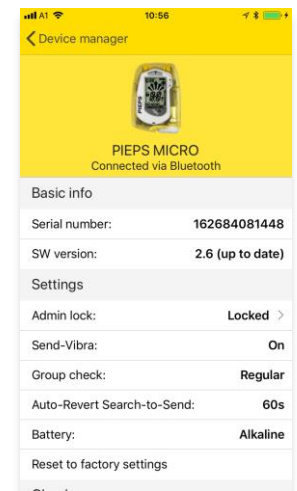

→ protect your beacon from setting manipulation

PIEPS APP

Fleet manager

Device management for organisations

- ✓ Fleet management
 - easily process multiple devices during coffee break
 - PDF report
- ✓ Admin Lock
 - define a device/fleet administrator