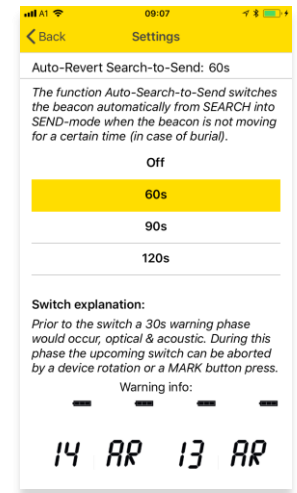

→ protect your beacon from setting manipulation

PIEPS APP

Fleet manager

Device management for organisations

- ✓ Fleet management
 - easily process multiple devices during coffee break
 - PDF report
- ✓ Admin Lock
 - define a device/fleet administrator