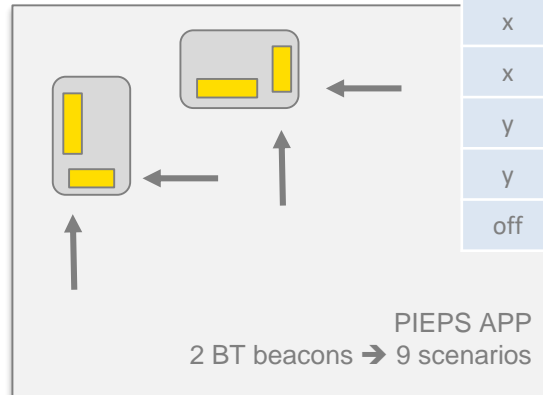

→ protect your beacon from setting manipulation

PIEPS APP

Fleet manager

Device management for organisations

- ✓ Fleet management
 - easily process multiple devices during coffee break
 - PDF report
- ✓ Admin Lock
 - define a device/fleet administrator

PIEPS APP

Training mode

Turn PIEPS and BD Bluetooth beacons into controllable transmit units

- ✓ Quick and easy setup
- ✓ One setup – many different scenarios
- ✓ Training as easy as possible!

2 TX example	
TX1	TX2
x	off
y	off
off	x
off	y
x	x
x	y
y	x
y	y
off	off