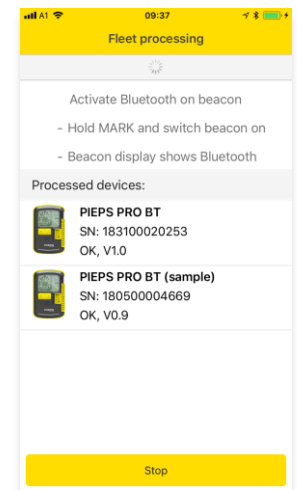

→ protect your beacon from setting manipulation

PIEPS APP

Fleet manager

Device management for organisations

- ✓ Fleet management
 - easily process multiple devices during coffee break
 - PDF report
- ✓ Admin Lock
 - define a device/fleet administrator