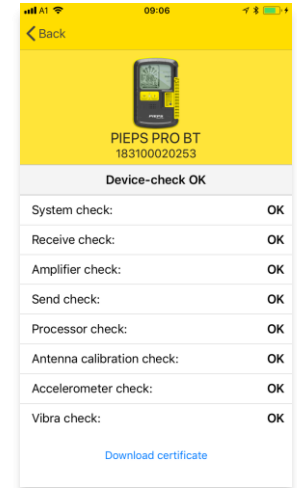

PIEPS APP

Wireless device management and more...
for PIEPS and BD Bluetooth beacons.

PIEPS APP

Device manager

Device management for everyone

- ✓ Device registration & warranty extension (+ PDF)
- ✓ List of registered devices
- ✓ Software update
- ✓ Device check (+ PDF)
- ✓ Device settings
- ✓ Admin Lock

→ protect your beacon from setting manipulation

PIEPS APP

Fleet manager

Device management for organisations

- ✓ Fleet management
 - easily process multiple devices during coffee break
 - PDF report
- ✓ Admin Lock
 - define a device/fleet administrator