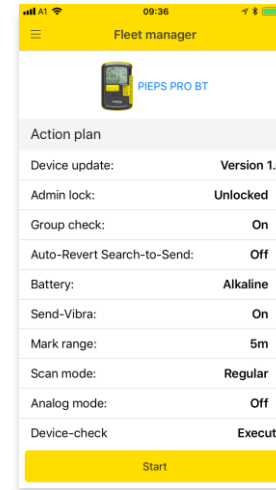

PIEPS APP

Wireless device management and more...
for PIEPS and BD Bluetooth beacons.

PIEPS APP

Device manager

Device management for everyone

- ✓ Device registration & warranty extension (+ PDF)
- ✓ List of registered devices
- ✓ Software update
- ✓ Device check (+ PDF)
- ✓ Device settings
- ✓ Admin Lock

→ protect your beacon from setting manipulation

PIEPS APP

Fleet manager

Device management for organisations

- ✓ Fleet management
 - easily process multiple devices during coffee break
 - PDF report
- ✓ Admin Lock
 - define a device/fleet administrator