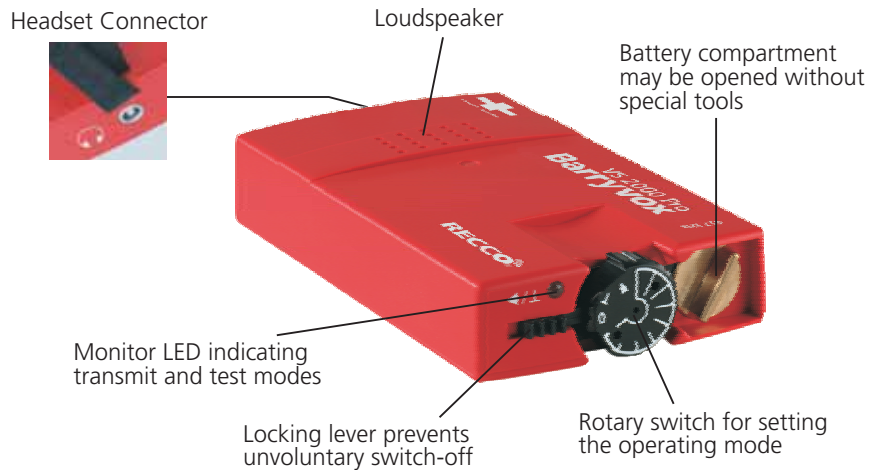

Barryvox VS 2000 Pro with RECCO

The Analog Beacon with Extraordinary Performance

Far more than 100'000 Barryvox beacons are in use all over the world. Rescue organizations, ski patrols, helicopter skiing companies and armies and last, but not least many individuals use them for their ventures into the snow. They all appreciate the beacon's robustness and it's extraordinary performance.

The **Barryvox VS 2000 Pro** beacons incorporate the know how of rescue specialists, Swiss technology and more than 30 years of experience by more than 100'000 users. They excel in many details:

- Range up to 120 m for very high area coverage per unit of time
- Built-in self- and battery test
- Long battery life (>500 hrs transmitting)
- Compliant with all current standards/regulations
- Sturdy, compact design
- Made in Switzerland

Double Safety - Barryvox VS 2000 Pro with Integrated RECCO

For the first time, the Barryvox VS2000 Pro unites the features of two different, complementing avalanche search systems.

The first system is the **well-proven and mature 457 kHz avalanche beacon technology**, which is used for rescue by companions. Every Barryvox is not only a location beacon, but at the same time it can be used for searching other beacons.

The second system is the **RECCO system, which is based on radar technology**. It takes the rescuers to the location of the buried persons within minutes. The reflector that enables this technology is built into the Barryvox. Today, RECCO search devices are available at all major ski areas and rescue bases. Thanks to RECCO, the Barryvox VS2000 PRO improves the probability of fast rescue, in particular for persons skiing deep snow near ski area trails.